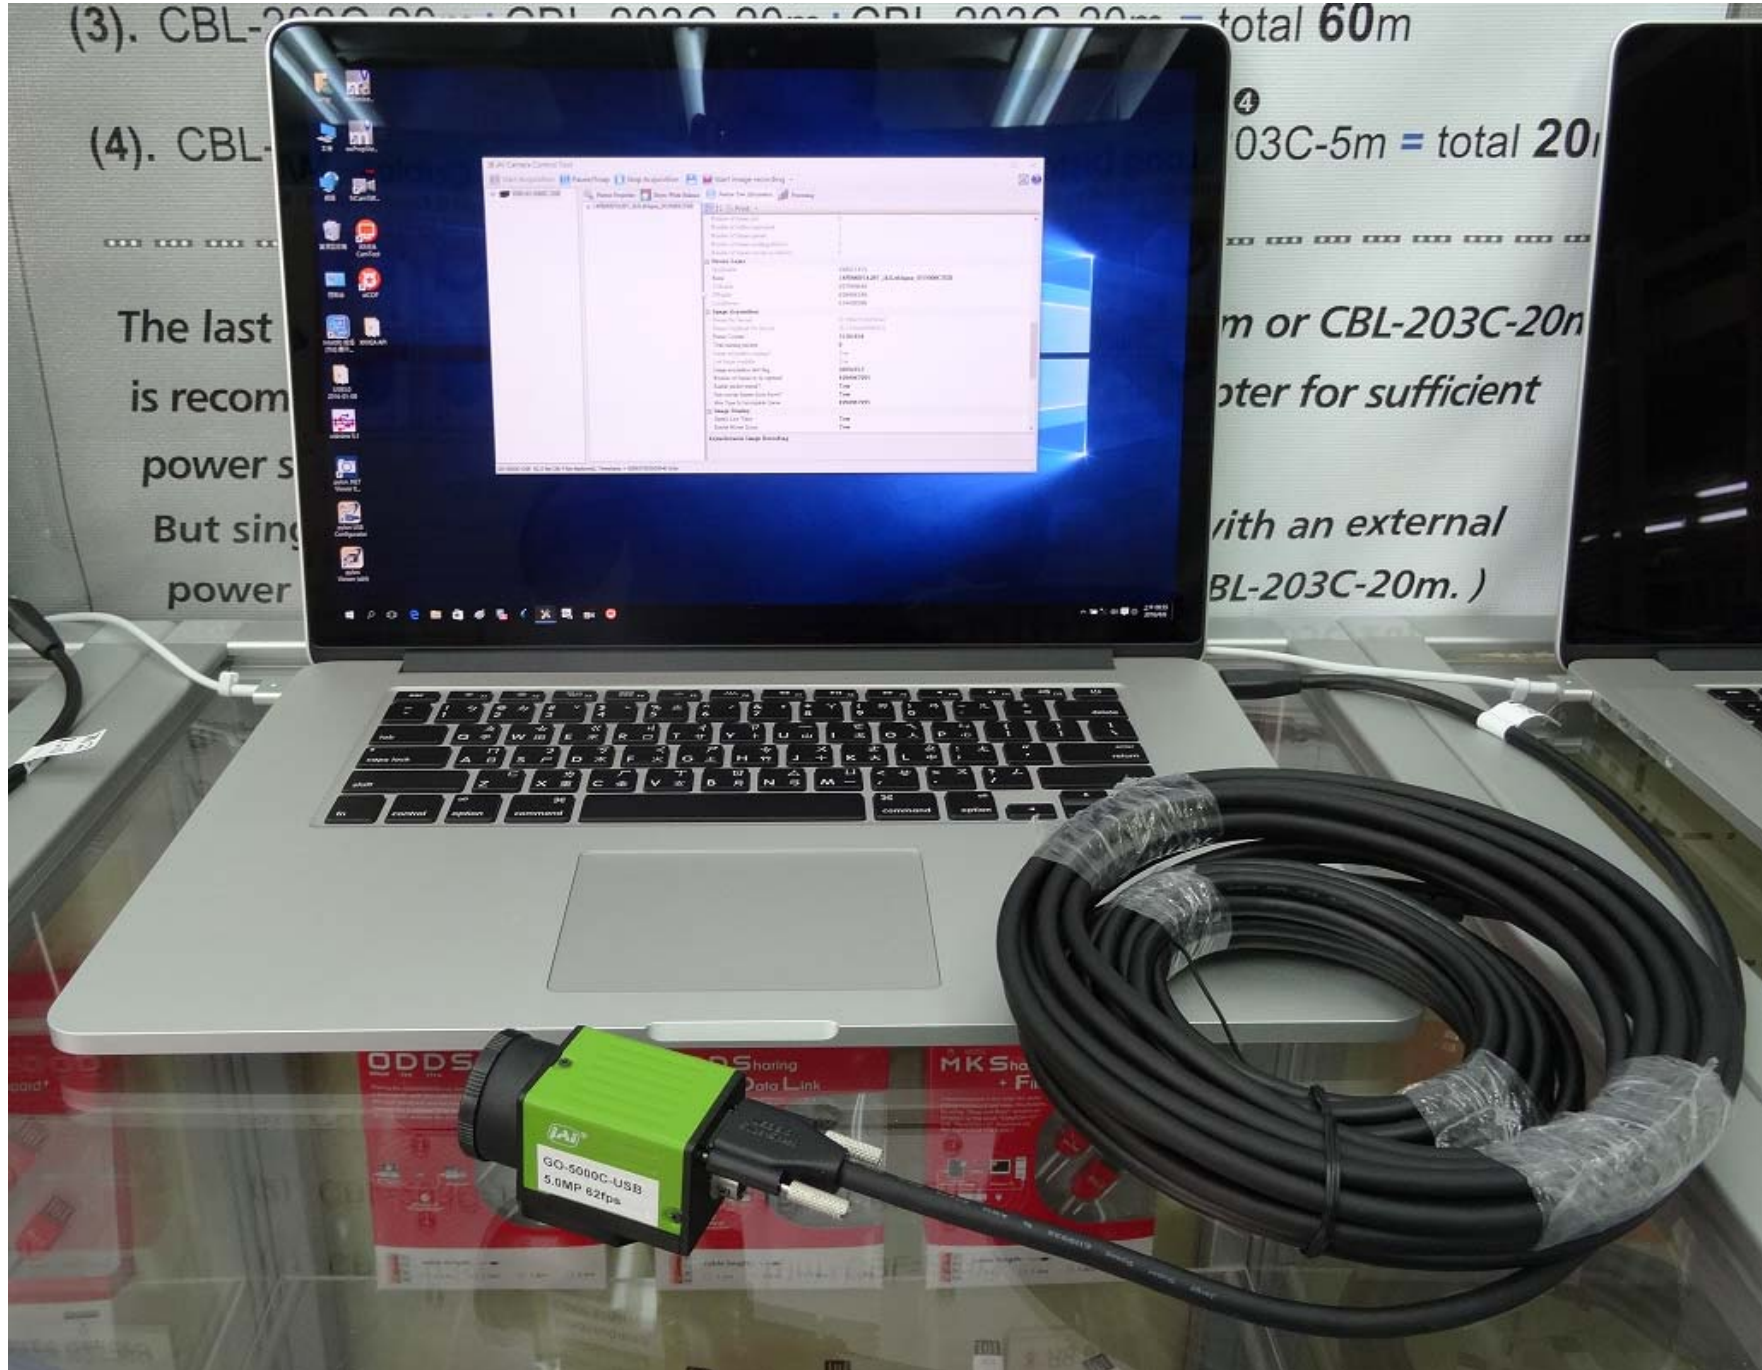

Tested time : 141h

(3). CBL-203C-20m = total 60m

(4). CBL-

④ 03C-5m = total 20m

The last  
is recom  
power s  
But sing  
power

m or CBL-203C-20m  
pter for sufficient  
with an external  
BL-203C-20m.)

USB-GO-5000C-USB